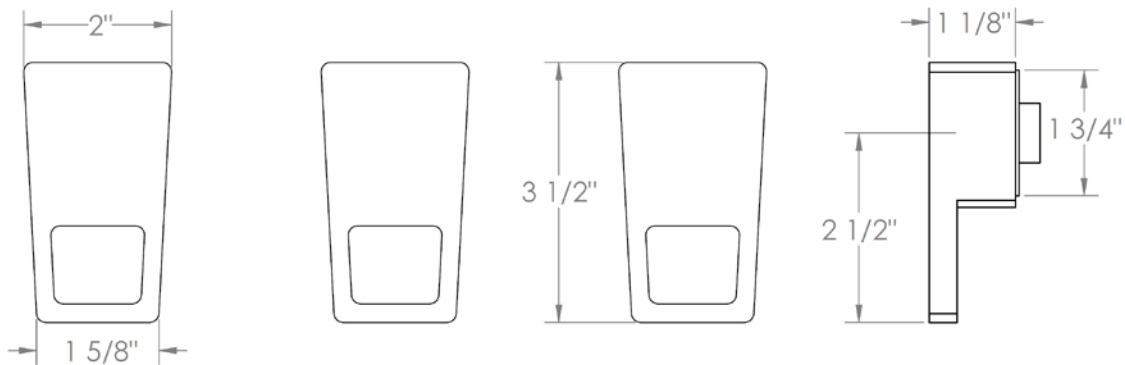

35-WTR3-ED2

Wall Mounted 3-Valve Shower Trim
For use with SS-503 concealed rough

WATERMARK DESIGNS 8/1/2018