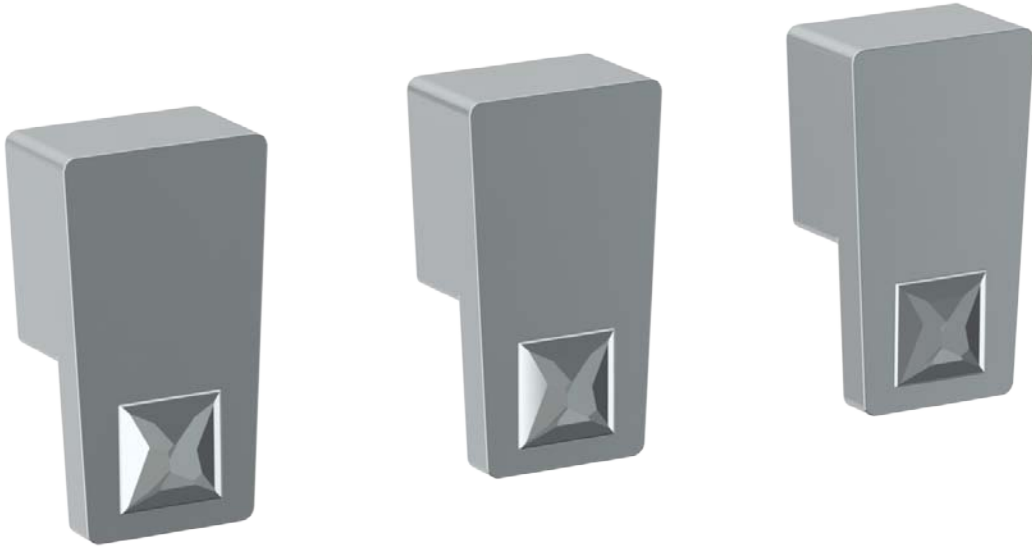

**35-WTR3-ED3**

Wall Mounted 3-Valve Shower Trim  
For use with SS-503 concealed rough

**WATERMARK** DESIGNS 7/18/2018