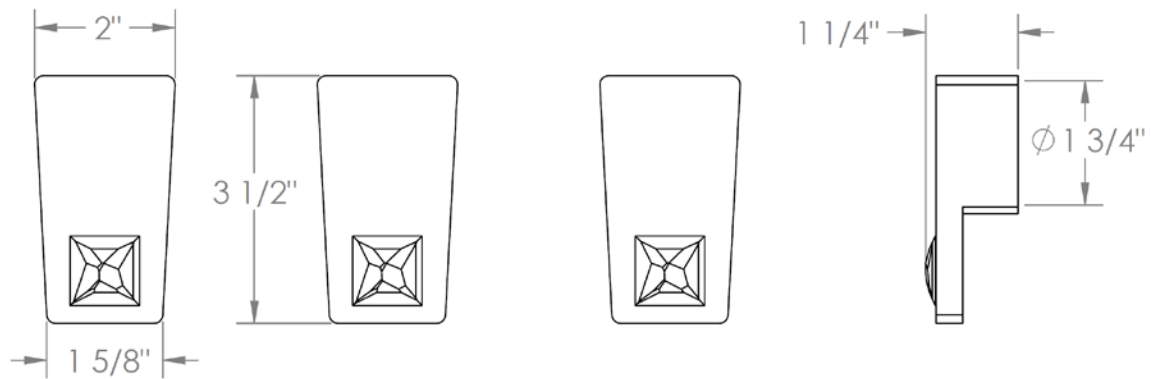

**35-WTR3-ED3**

Wall Mounted 3-Valve Shower Trim  
For use with SS-503 concealed rough

**WATERMARK** DESIGNS 7/18/2018