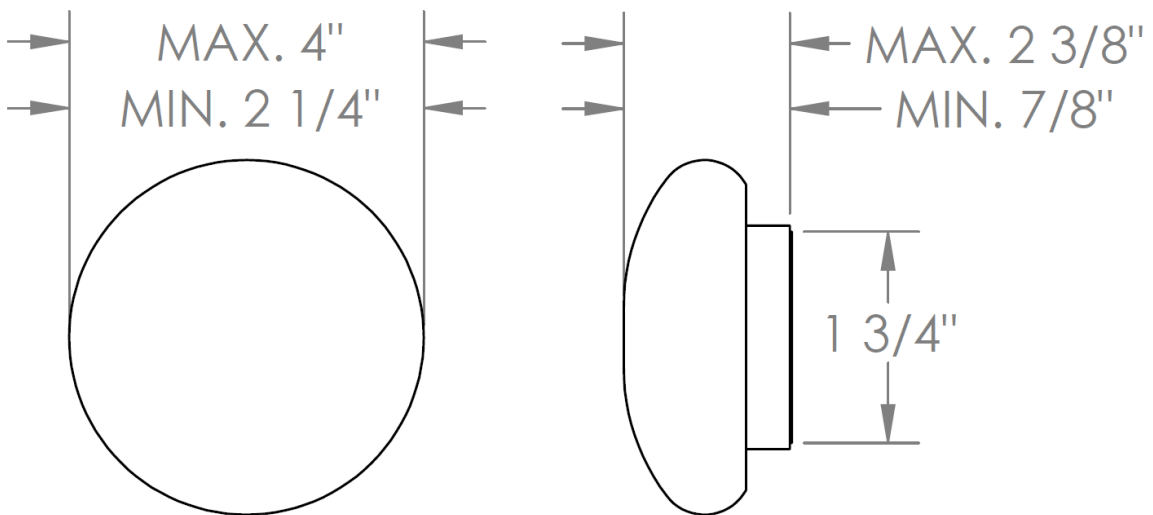

36-WTR-WM

Wall Mounted Single-Valve Shower Trim

For use with SS-TS200-C, SS-TS200-H, SS-TS150-C, SS-TS150-H,
SS-WD2, SS-WD3, SS-VCWD2 or SS-VCWD3 concealed rough

WATERMARK DESIGNS 8/21/2018