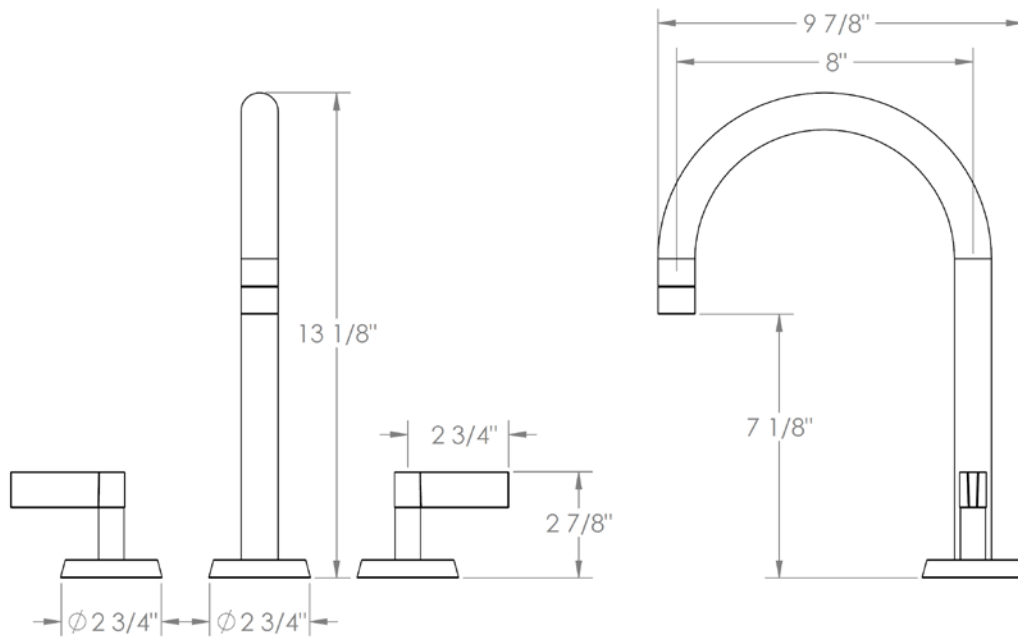

**37-8-BL2**

**Deck Mounted 3 Hole Bath Set**

Meets the applicable requirements of ASME A112.18.1-2005/CSA B125.1-05, entitled "Plumbing Supply Fittings"

**WATERMARK DESIGNS 2/8/2018**

350 Dewitt Ave Brooklyn NY 11207 USA T 718 257 2800 F 718 257 2144 info@watermark-designs.com