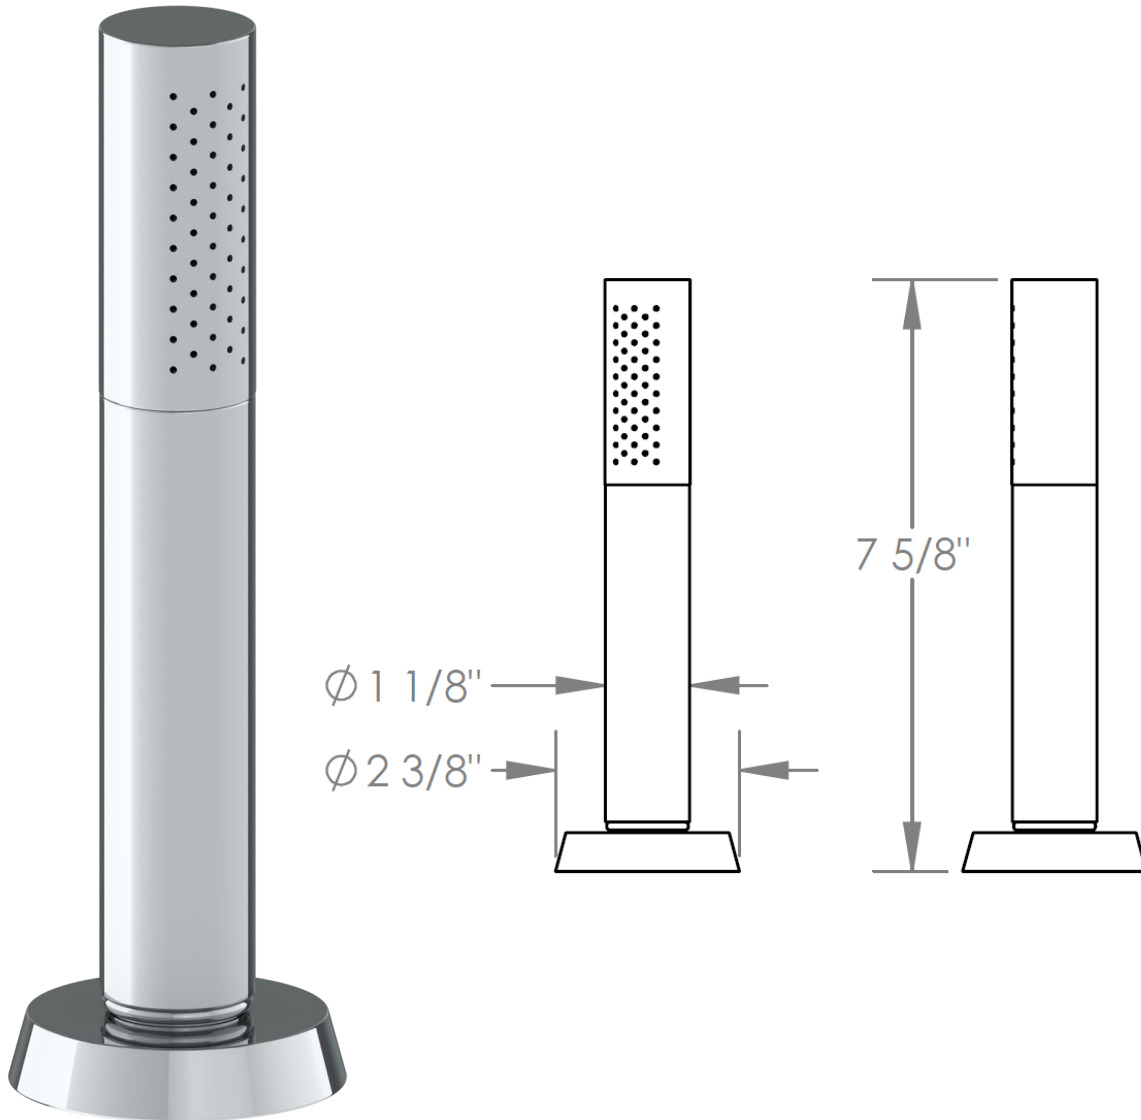

37-DHS

Deck Mounted Pull Out Slim Hand Shower Set

Includes DM-3079 hose

Flow Rate: 1.75 GPM

Meets the applicable requirements of ASME A112.18.1-2005/CSA B125.1-05, entitled "Plumbing Supply Fittings"

WATERMARK DESIGNS 8/23/2018