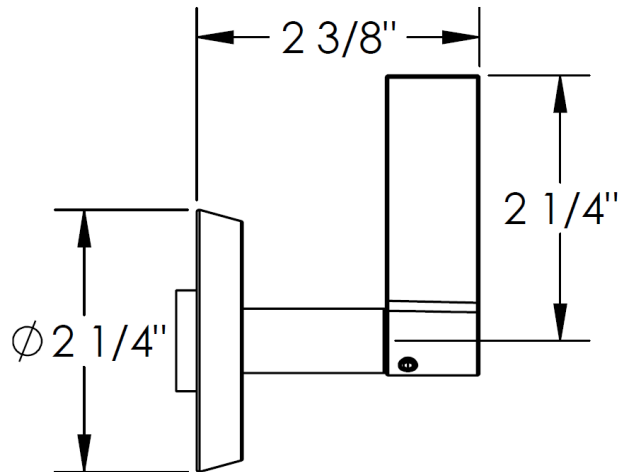

37-WTR-BL2
Wall Valve Trim Kit

Meets the applicable requirements of ASME A112.18.1-2005/CSA B125.1-05, entitled "Plumbing Supply Fittings"