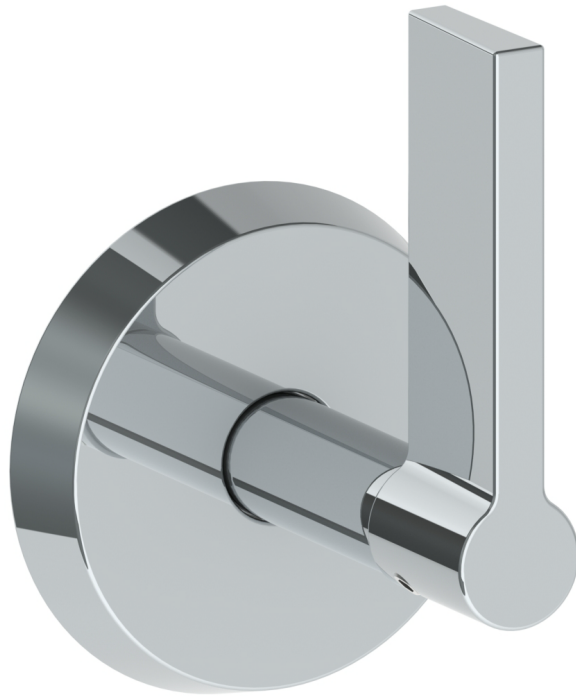

37-WTR-BL2
Wall Valve Trim Kit

Meets the applicable requirements of ASME A112.18.1-2005/CSA B125.1-05, entitled "Plumbing Supply Fittings"