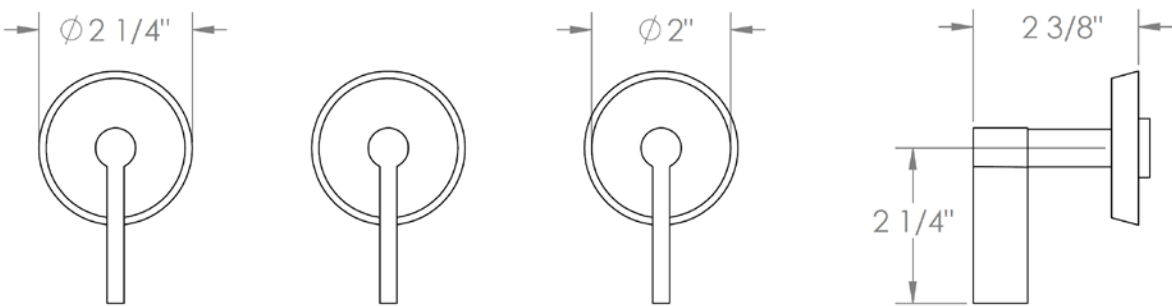

**37-WTR3-BL2**

Wall Mounted 3-Valve Shower Trim  
For Use With SS-503 Valve  
Includes Alignment Kit

**WATERMARK DESIGNS 2/16/2018**