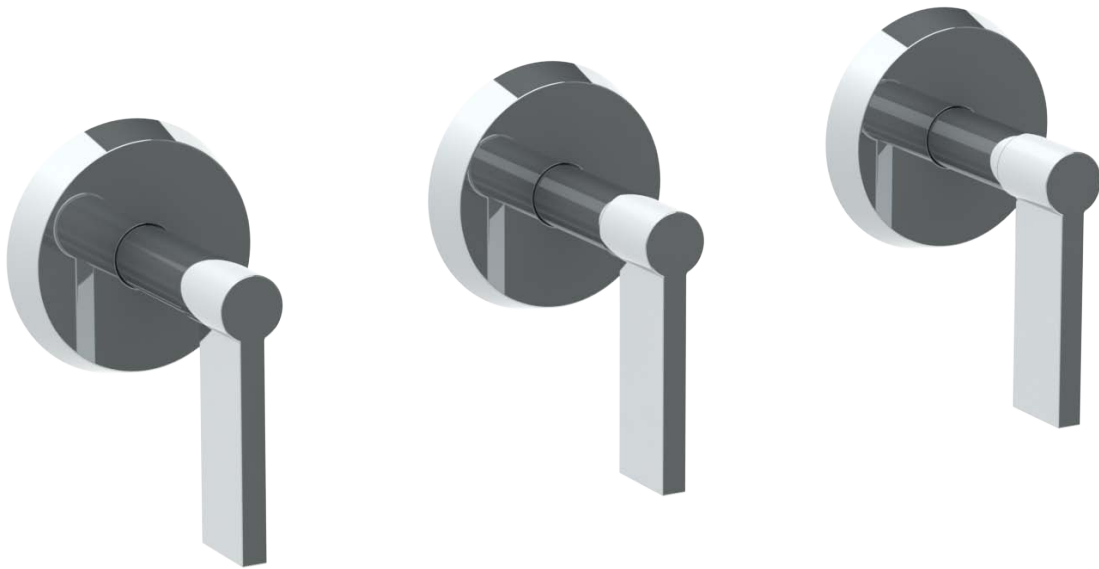

**37-WTR3-BL2**

Wall Mounted 3-Valve Shower Trim  
For Use With SS-503 Valve  
Includes Alignment Kit

**WATERMARK DESIGNS 2/16/2018**