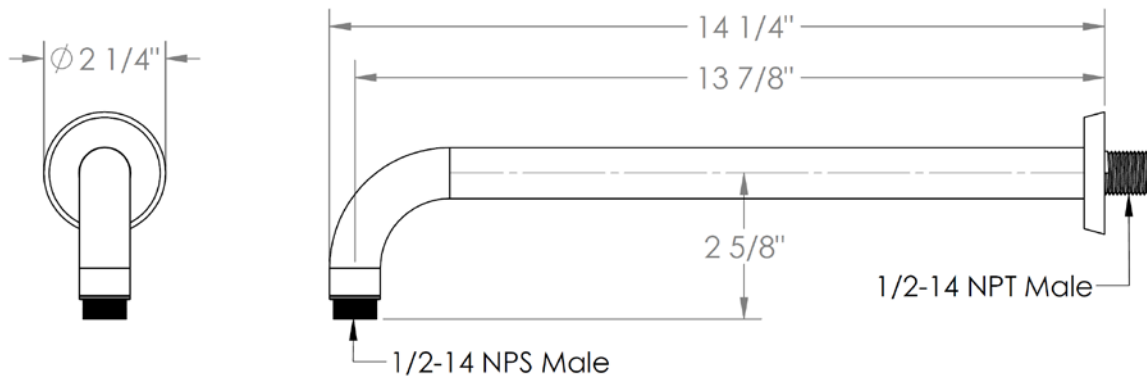

SS-BL703AF

Wall Mounted Shower Arm

Meets the applicable requirements of ASME A112.18.1-2005/CSA B125.1-05, entitled "Plumbing Supply Fittings"

WATERMARK DESIGNS 2/28/2018

350 Dewitt Ave Brooklyn NY 11207 USA T 718 257 2800 F 718 257 2144 info@watermark-designs.com