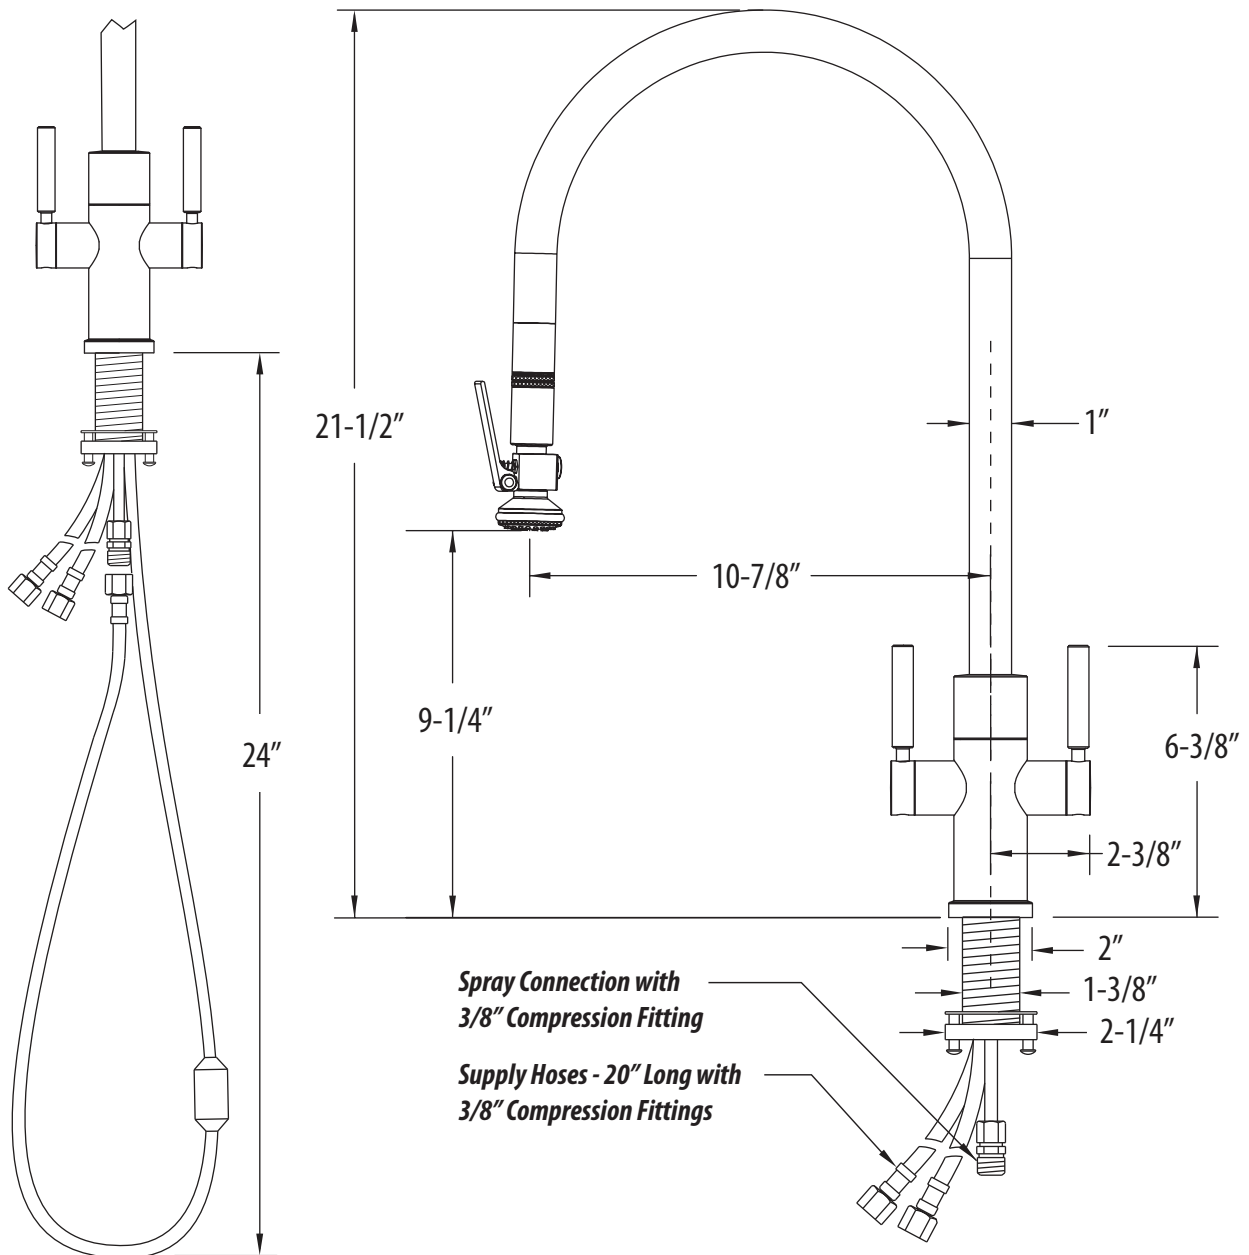

MODERN EXT. REACH TWO HANDLED PLP PULLDOWN FAUCET / LEVER SPRAYER

9752

- **Max Counter Thickness 2-3/8"**
- **Minimum Install Hole Size 1-1/2"**

DIMENSIONS MAY VARY AND ARE SUBJECT TO CHANGE. NO RESPONSIBILITY IS ASSUMED FOR USE OF SUPERCEDED OR VOIDED DATA