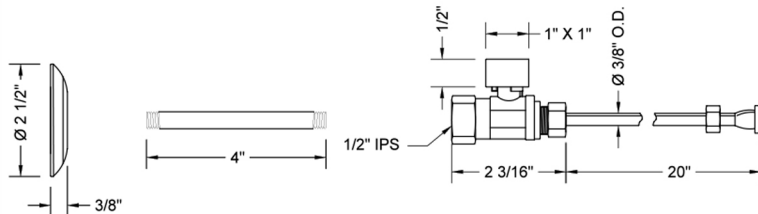

# Quarter Turn Straight Pattern 1/2" IPS x 3/8" O.D. Toilet Supply Kit with Square Handle, 20" Supply Tube, Escutcheon

**Model #: 619-7-72-**

## FEATURES:

- Complete Toilet Supply Kit
- Kit contains:
  - (1) Quarter Turn Straight Pattern 1/2" IPS x 3/8" O.D. Supply Valve with Square Handle P/N 619-7
  - (1) 20" Copper Supply Tube P/N 772
  - (1) Escutcheon P/N 741 (ULB P/N 6015)
  - (1) 1/2" Brass Nipple P/N 801-12.4

## SPECIFICATION DRAWING:

COMPONENTS	
DESCRIPTION	QTY:
STRAIGHT VALVE - SQUARE HANDLE	1
20" X 3/8" O.D. SUPPLY TUBE	1
ESCUTCHEON	1
PLASTIC FILL VALVE COUPLING NUT	1
4" NIPPLE	1