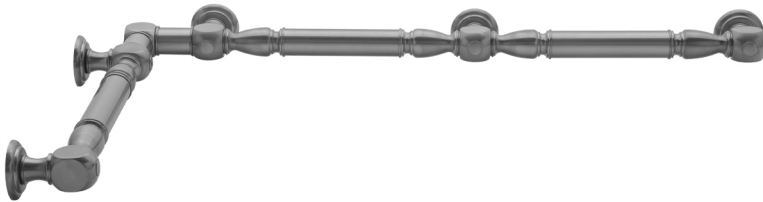

## G20 16" x 48" Inside Corner Grab Bar

**Model #: G20-16-48-IC-**

### FEATURES:

- ADA compliant when properly installed
- All brass construction, fully polished & plated
- All grab bars can be custom sized. Contact JACLO for pricing & availability
- Optional handshower sliders and toilet paper/wash cloth holders can be added only upon initial order
- Grab bars over 32" REQUIRE a middle post

### SPECIFICATION DRAWING:

BRASS LUXURY GRAB BAR							
PART. #	DESCRIPTION	A	B	PART. #	DESCRIPTION	A	B
G20-12-12-IC	CENTER OF POST	12"	12"	G20-24-36-IC	CENTER OF POST	24"	36"
G20-12-16-IC	CENTER OF POST	12"	16"	G20-24-48-IC	CENTER OF POST	24"	48"
G20-12-24-IC	CENTER OF POST	12"	24"	G20-24-60-IC	CENTER OF POST	24"	60"
G20-12-32-IC	CENTER OF POST	12"	32"				
G20-12-36-IC	CENTER OF POST	12"	36"	G20-32-32-IC	CENTER OF POST	32"	32"
G20-12-48-IC	CENTER OF POST	12"	48"	G20-32-36-IC	CENTER OF POST	32"	36"
G20-12-60-IC	CENTER OF POST	12"	60"	G20-32-48-IC	CENTER OF POST	32"	48"
				G20-32-60-IC	CENTER OF POST	32"	60"
G20-16-16-IC	CENTER OF POST	16"	16"				
G20-16-24-IC	CENTER OF POST	16"	24"	G20-36-36-IC	CENTER OF POST	36"	36"
G20-16-32-IC	CENTER OF POST	16"	32"	G20-36-48-IC	CENTER OF POST	36"	48"
				G20-36-60-IC	CENTER OF POST	36"	60"
G20-16-36-IC	CENTER OF POST	16"	36"				
G20-16-48-IC	CENTER OF POST	16"	48"	G20-48-48-IC	CENTER OF POST	48"	48"
G20-16-60-IC	CENTER OF POST	16"	60"	G20-48-60-IC	CENTER OF POST	48"	60"
G20-24-24-IC	CENTER OF POST	24"	24"				
G20-24-32-IC	CENTER OF POST	24"	32"	G20-60-60-IC	CENTER OF POST	60"	60"