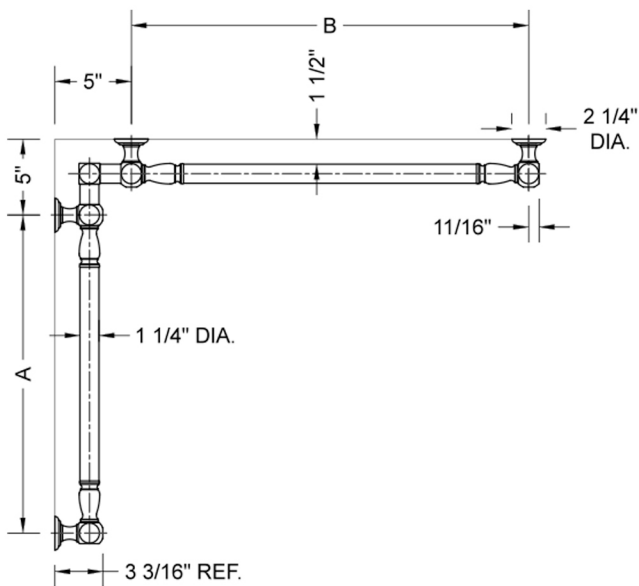

## G20 16" x 48" Inside Corner Grab Bar

**Model #: G20-16-48-IC-**

### FEATURES:

- ADA compliant when properly installed
- All brass construction, fully polished & plated
- All grab bars can be custom sized. Contact JACLO for pricing & availability
- Optional handshower sliders and toilet paper/wash cloth holders can be added only upon initial order
- Grab bars over 32" REQUIRE a middle post

### SPECIFICATION DRAWING:

BRASS LUXURY GRAB BAR							
PART. #	DESCRIPTION	A	B	PART. #	DESCRIPTION	A	B
G20-12-12-IC	CENTER OF POST	12"	12"	G20-24-36-IC	CENTER OF POST	24"	36"
G20-12-16-IC	CENTER OF POST	12"	16"	G20-24-48-IC	CENTER OF POST	24"	48"
G20-12-24-IC	CENTER OF POST	12"	24"	G20-24-60-IC	CENTER OF POST	24"	60"
G20-12-32-IC	CENTER OF POST	12"	32"				
G20-12-36-IC	CENTER OF POST	12"	36"	G20-32-32-IC	CENTER OF POST	32"	32"
G20-12-48-IC	CENTER OF POST	12"	48"	G20-32-36-IC	CENTER OF POST	32"	36"
G20-12-60-IC	CENTER OF POST	12"	60"	G20-32-48-IC	CENTER OF POST	32"	48"
				G20-32-60-IC	CENTER OF POST	32"	60"
G20-16-16-IC	CENTER OF POST	16"	16"				
G20-16-24-IC	CENTER OF POST	16"	24"	G20-36-36-IC	CENTER OF POST	36"	36"
G20-16-32-IC	CENTER OF POST	16"	32"	G20-36-48-IC	CENTER OF POST	36"	48"
				G20-36-60-IC	CENTER OF POST	36"	60"
G20-16-36-IC	CENTER OF POST	16"	36"				
G20-16-48-IC	CENTER OF POST	16"	48"	G20-48-48-IC	CENTER OF POST	48"	48"
G20-16-60-IC	CENTER OF POST	16"	60"	G20-48-60-IC	CENTER OF POST	48"	60"
G20-24-24-IC	CENTER OF POST	24"	24"				
G20-24-32-IC	CENTER OF POST	24"	32"	G20-60-60-IC	CENTER OF POST	60"	60"