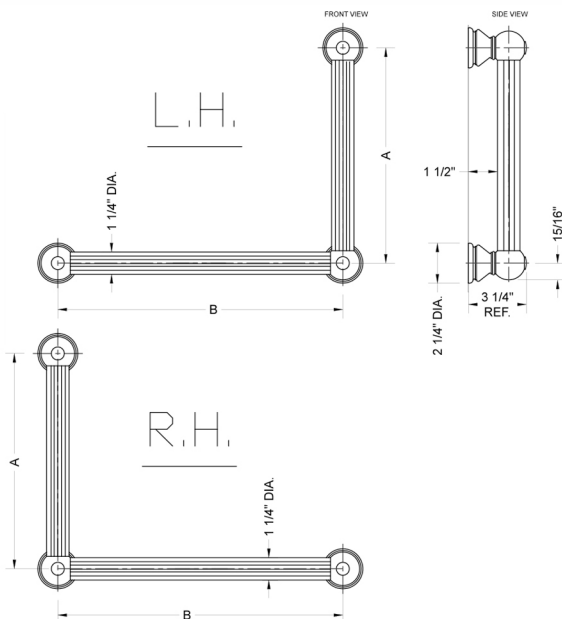

## G33 32H x 16W 90° Right Hand Grab Bar

Model #: **G33-32H-16W-RH-**

### FEATURES:

- ADA compliant when properly installed
- All brass construction, fully polished & plated
- All grab bars can be custom sized. Contact JACLO for pricing & availability
- Optional handshower sliders and toilet paper/wash cloth holders can be added only upon initial order
- Grab bars over 32" REQUIRE a middle post

### SPECIFICATION DRAWING:

BRASS LUXURY GRAB BAR			
PART. #	DESCRIPTION	A H	B W
G33-12H-12W	CENTER TO CENTER	12"	12"
G33-12H-16W	CENTER TO CENTER	12"	16"
G33-12H-24W	CENTER TO CENTER	12"	24"
G33-12H-32W	CENTER TO CENTER	12"	32"
G33-16H-12W	CENTER TO CENTER	16"	12"
G33-16H-16W	CENTER TO CENTER	16"	16"
G33-16H-24W	CENTER TO CENTER	16"	24"
G33-16H-32W	CENTER TO CENTER	16"	32"
G33-24H-12W	CENTER TO CENTER	24"	12"
G33-24H-16W	CENTER TO CENTER	24"	16"
G33-24H-24W	CENTER TO CENTER	24"	24"
G33-24H-32W	CENTER TO CENTER	24"	32"
G33-32H-12W	CENTER TO CENTER	32"	12"
G33-32H-16W	CENTER TO CENTER	32"	16"
G33-32H-24W	CENTER TO CENTER	32"	24"
G33-32H-32W	CENTER TO CENTER	32"	32"