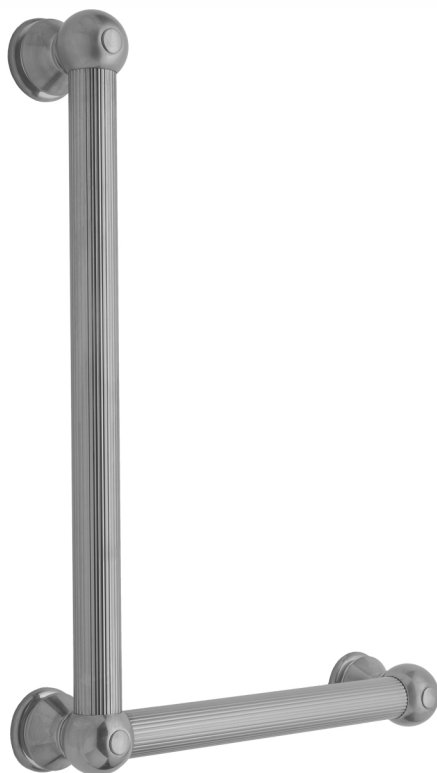

## G33 32H x 16W 90° Right Hand Grab Bar

Model #: **G33-32H-16W-RH-**

### FEATURES:

- ADA compliant when properly installed
- All brass construction, fully polished & plated
- All grab bars can be custom sized. Contact JACLO for pricing & availability
- Optional handshower sliders and toilet paper/wash cloth holders can be added only upon initial order
- Grab bars over 32" REQUIRE a middle post

### AVAILABLE FINISHES:

Polished Chrome (PCH)	Satin Chrome (SC)	Bronze Umber (BU)
Satin Nickel (SN)	Pewter (PEW)	Caramel Bronze (CB)
Polished Nickel (PN)	Antique Brass (AB)	Antique Copper (ACU)
Oil-Rubbed Bronze (ORB)	Polished Brass (PB)	Polished Copper (PCU)
Vintage Bronze (VB)	Satin Brass (SB)	Matte Black (MBK)
Satin Gold (SG)	Polished Gold (PG)	Black Nickel (BKN)
Bombay Gold (BG)	Jewelers Gold (JG)	Europa Bronze (EB)
White (WH)	Sedona Beige (SDB)	Tristan Brass (TB)
Unlacquered Brass (ULB)	Satin Cooper (SCU)	

### SPECIFICATION DRAWING:

BRASS LUXURY GRAB BAR			
PART. #	DESCRIPTION	A H	B W
G33-12H-12W	CENTER TO CENTER	12"	12"
G33-12H-16W	CENTER TO CENTER	12"	16"
G33-12H-24W	CENTER TO CENTER	12"	24"
G33-12H-32W	CENTER TO CENTER	12"	32"
G33-16H-12W	CENTER TO CENTER	16"	12"
G33-16H-16W	CENTER TO CENTER	16"	16"
G33-16H-24W	CENTER TO CENTER	16"	24"
G33-16H-32W	CENTER TO CENTER	16"	32"
G33-24H-12W	CENTER TO CENTER	24"	12"
G33-24H-16W	CENTER TO CENTER	24"	16"
G33-24H-24W	CENTER TO CENTER	24"	24"
G33-24H-32W	CENTER TO CENTER	24"	32"
G33-32H-12W	CENTER TO CENTER	32"	12"
G33-32H-16W	CENTER TO CENTER	32"	16"
G33-32H-24W	CENTER TO CENTER	32"	24"
G33-32H-32W	CENTER TO CENTER	32"	32"