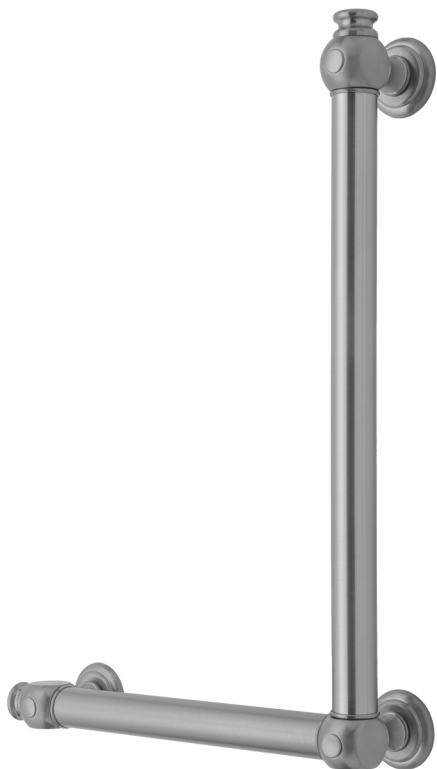

G60 24H x 16W 90° Left Hand Grab Bar

Model #: **G60-24H-16W-LH-**

FEATURES:

- ADA compliant when properly installed
- All brass construction, fully polished & plated
- All grab bars can be custom sized. Contact JACLO for pricing & availability
- Optional handshower sliders and toilet paper/wash cloth holders can be added only upon initial order
- Grab bars over 32" REQUIRE a middle post

AVAILABLE FINISHES:

Polished Chrome (PCH)	Satin Chrome (SC)	Bronze Umber (BU)
Satin Nickel (SN)	Pewter (PEW)	Caramel Bronze (CB)
Polished Nickel (PN)	Antique Brass (AB)	Antique Copper (ACU)
Oil-Rubbed Bronze (ORB)	Polished Brass (PB)	Polished Copper (PCU)
Vintage Bronze (VB)	Satin Brass (SB)	Matte Black (MBK)
Satin Gold (SG)	Polished Gold (PG)	Black Nickel (BKN)
Bombay Gold (BG)	Jewelers Gold (JG)	Europa Bronze (EB)
White (WH)	Sedona Beige (SDB)	Tristan Brass (TB)
Unlacquered Brass (ULB)	Satin Cooper (SCU)	

SPECIFICATION DRAWING:

BRASS LUXURY GRAB BAR			
PART. #	DESCRIPTION	A H	B W
G60-12H-12W	CENTER TO CENTER	12"	12"
G60-12H-16W	CENTER TO CENTER	12"	16"
G60-12H-24W	CENTER TO CENTER	12"	24"
G60-12H-32W	CENTER TO CENTER	12"	32"
G60-16H-12W	CENTER TO CENTER	16"	12"
G60-16H-16W	CENTER TO CENTER	16"	16"
G60-16H-24W	CENTER TO CENTER	16"	24"
G60-16H-32W	CENTER TO CENTER	16"	32"
G60-24H-12W	CENTER TO CENTER	24"	12"
G60-24H-16W	CENTER TO CENTER	24"	16"
G60-24H-24W	CENTER TO CENTER	24"	24"
G60-24H-32W	CENTER TO CENTER	24"	32"
G60-32H-12W	CENTER TO CENTER	32"	12"
G60-32H-16W	CENTER TO CENTER	32"	16"
G60-32H-24W	CENTER TO CENTER	32"	24"
G60-32H-32W	CENTER TO CENTER	32"	32"