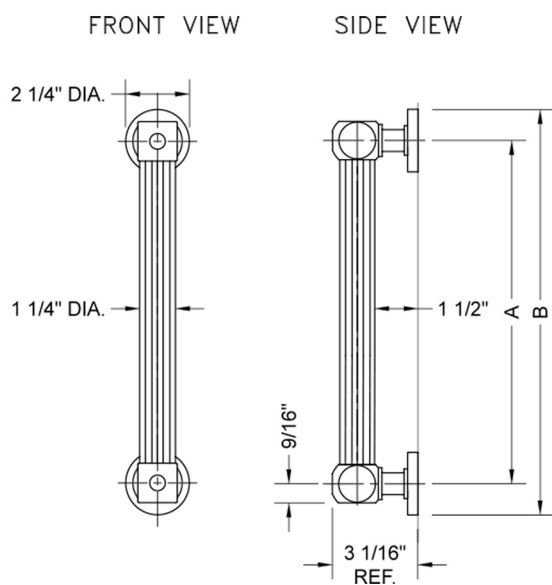

12" G71 Straight Grab Bar

Model #: G71-12-

FEATURES:

- ADA compliant when properly installed
- All brass construction, fully polished & plated
- All grab bars can be custom sized. Contact JACLO for pricing & availability
- Optional handshower sliders and toilet paper/wash cloth holders can be added only upon initial order
- Grab bars over 32" REQUIRE a middle post

SPECIFICATION DRAWING:

BRASS LUXURY GRAB BARS			
PART. #	DESCRIPTION	A	B
G71-12-XX	12" GRAB BAR	12"	14 1/4"
G71-16-XX	16" GRAB BAR	16"	18 1/4"
G71-18-XX	18" GRAB BAR	18"	20 1/4"
G71-24-XX	24" GRAB BAR	24"	26 1/4"
G71-32-XX	32" GRAB BAR	32"	34 1/4"
<i>*NOTE: GRAB BARS OVER 32" REQUIRE A MIDDLE POST</i>			
G71-36-XX	36" GRAB BAR	36"	38 1/4"
G71-42-XX	42" GRAB BAR	42"	44 1/4"
G71-48-XX	48" GRAB BAR	48"	50 1/4"
G71-60-XX	60" GRAB BAR	60"	62 1/4"