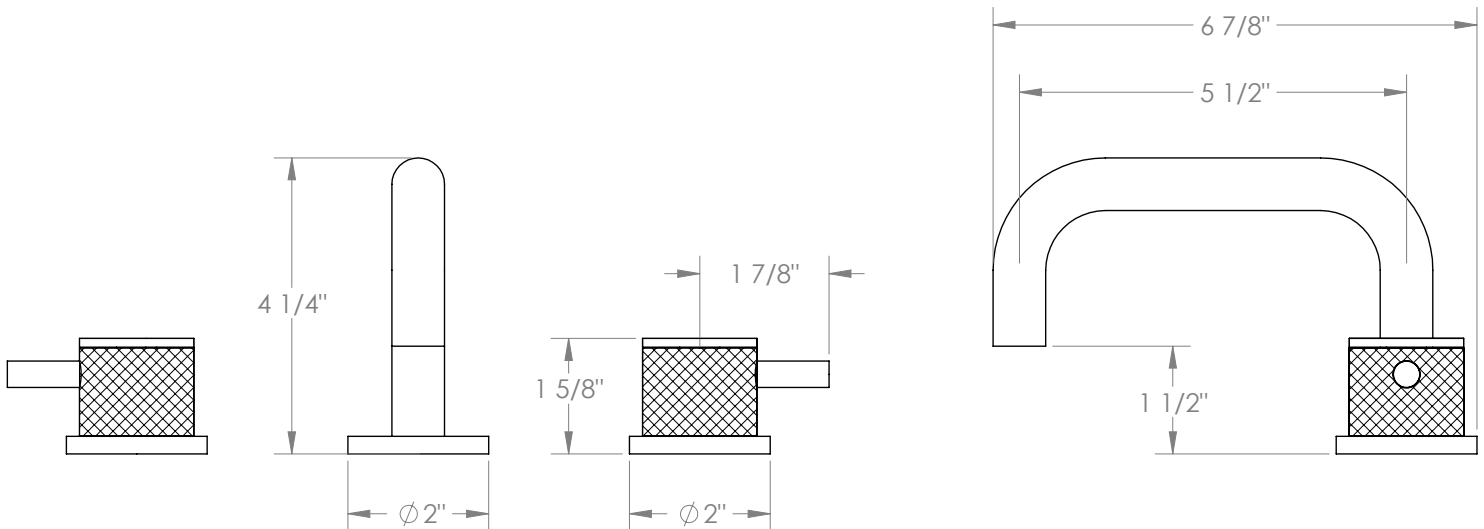

## Titanium 22-2.17-TIC

Deck Mounted 3 Hole Lavatory Set

- Includes MPU5 Soft-Touch Drain
- Fits Deck Up To 2-1/4" Thick
- Recommended Mounting Hole: 1-3/8"
- Lead-Free Brass Construction
- Flow Rate: 1.2 GPM
- Fluehs Ceramic Valves
- Professional Installation Required

Available in all finishes shown on the [Watermark Designs website](#)

Meets the applicable requirements of ASME A112.18.1/CSA B125.1, entitled "Plumbing Supply Fittings".

Watermark Designs reserves the right to make revisions without notice to product specifications. All product dimensions are nominal.