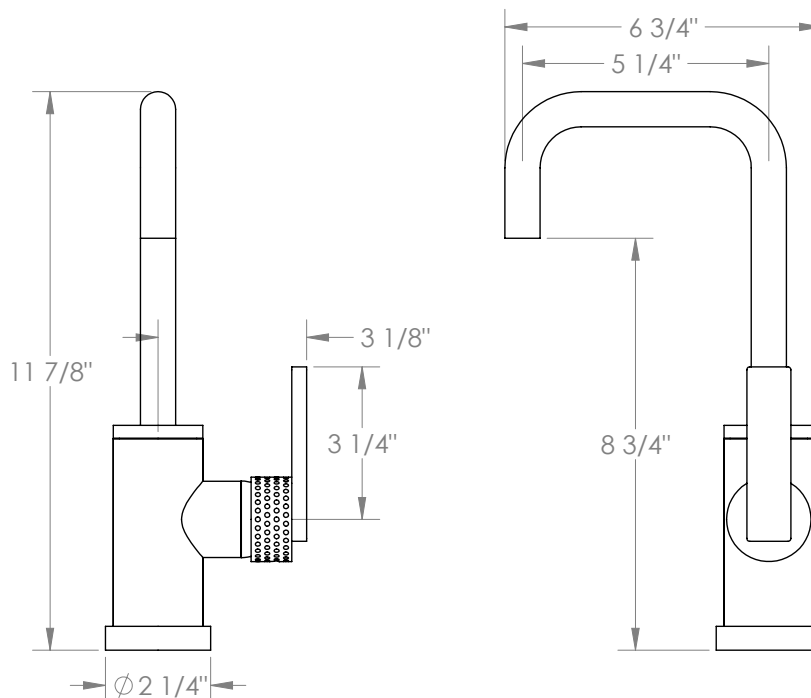

# WATERMARK

BROOKLYN, NEW YORK

*Lily*  
**71-9.3-LLP5**

Deck Mounted, Monoblock Kitchen Prep Faucet

- Fits Deck Up To 1-1/2" Thick
- Recommended Mounting Hole: 1-3/8"
- All Lead-Free Brass Construction
- Flow Rate: 1.75 GPM
- Ceramic Mixing Cartridge
- 360° Rotating Spout
- Professional Installation Required

Available in all finishes shown on the [Watermark Designs website](#)

Meets the applicable requirements of ASME A112.18.1-2005/CSA B125.1-05, entitled "Plumbing Supply Fittings".

Watermark Designs reserves the right to make revisions without notice to produce specifications. All product dimensions are nominal.