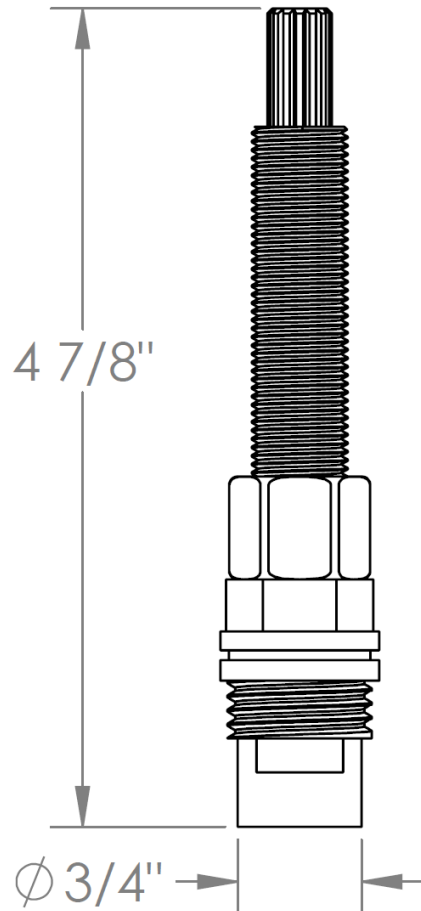

CRT503-C

1/2" Cartridge for 2-Valve/3-Valve/2 Handle Wall Lavatory Valve - Cold
For use with SS-506, SS-503, SS-TS200-C, SS-THV2.2 or SS-THV2.2-26C rough
Quarter Turn Clockwise

Meets the applicable requirements of ASME A112.18.1-2005/CSA B125.1-05, entitled "Plumbing Supply Fittings"