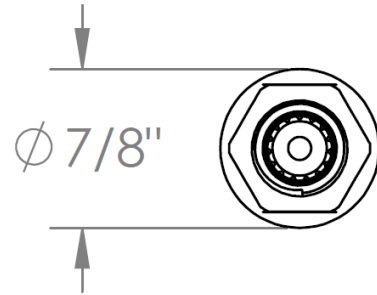

CRT503-C

1/2" Cartridge for 2-Valve/3-Valve/2 Handle Wall Lavatory Valve - Cold
For use with SS-506, SS-503, SS-TS200-C, SS-THV2.2 or SS-THV2.2-26C rough
Quarter Turn Clockwise

Meets the applicable requirements of ASME A112.18.1-2005/CSA B125.1-05, entitled "Plumbing Supply Fittings"