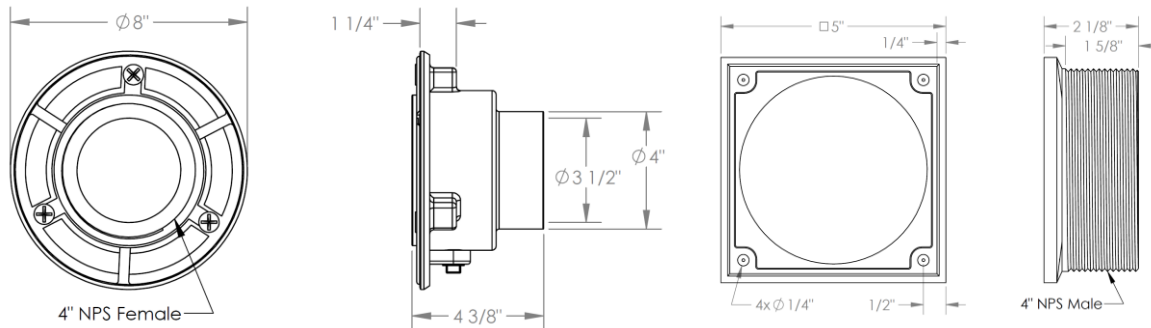

SD-CST-3

Cast Iron Rough Kit – 3”

Includes adjustable head with mud guard (SD-HED-3)
and cast iron body with clamping collar

WATERMARK DESIGNS 5/22/2019

350 Dewitt Ave Brooklyn NY 11207 USA T 718 257 2800 F 718 257 2144 info@watermark-designs.com